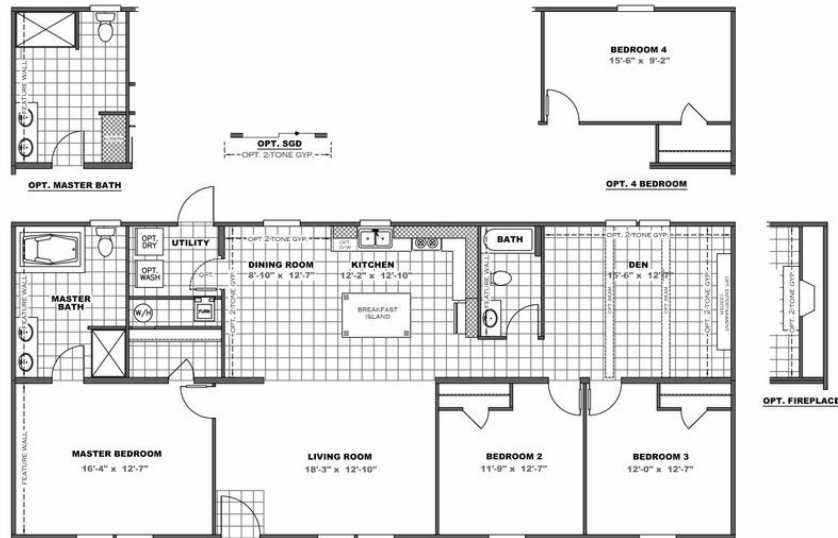

## Brain Child

### Brain Child Model number: 34TRA28603BH18

**3 beds • 2 baths • 1680 sq.ft. • 28' width • 60' depth**

Our home building facilities invest in continuous product and process improvements. Plans, dimensions, features, materials, specifications and availability are subject to change without notice or obligation. Renderings and floor plans are representative likenesses of our homes and may differ from the actual homes. We invite you to tour a Home Center near you and inspect the highest value in quality housing available or call (865) 688-6110 to speak with a Home Consultant. Copyright 2017, CMH. All rights reserved.

## Brain Child Model number: 34TRA28603BH18

**3 beds • 2 baths • 1680 sq.ft. • 28' width • 60' depth**

Our home building facilities invest in continuous product and process improvements. Plans, dimensions, features, materials, specifications and availability are subject to change without notice or obligation. Renderings and floor plans are representative likenesses of our homes and may differ from the actual homes. We invite you to tour a Home Center near you and inspect the highest value in quality housing available or call (865) 688-6110 to speak with a Home Consultant. Copyright 2017, CMH. All rights reserved.