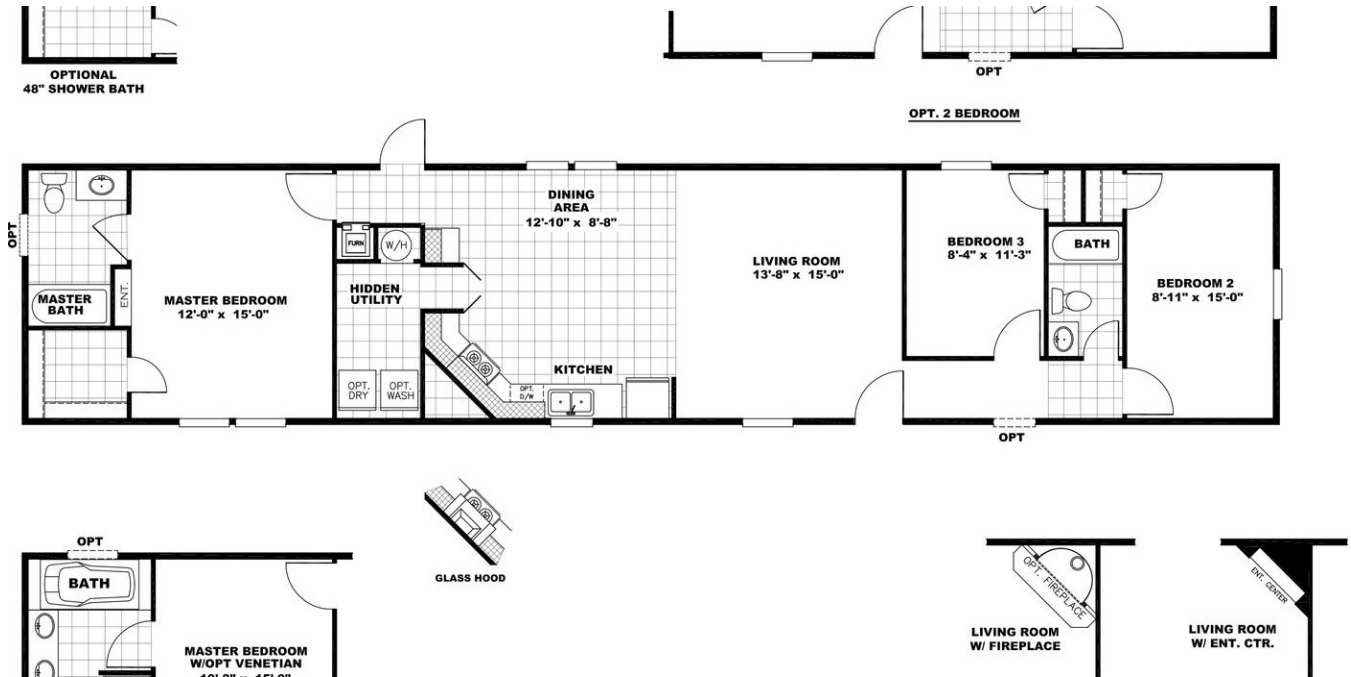

VISION EXTREME 76 C

VISION EXTREME 76 C

Model number: 22VRX16763CH18

3 beds • 2 baths • 1216 sq.ft. • 16' width • 76' depth

Our home building facilities invest in continuous product and process improvements. Plans, dimensions, features, materials, specifications and availability are subject to change without notice or obligation. Renderings and floor plans are representative likenesses of our homes and may differ from the actual homes. We invite you to tour a Home Center near you and inspect the highest value in quality housing available or call (865) 688-6110 to speak with a Home Consultant. Copyright 2017, CMH. All rights reserved.

VISION EXTREME 76 C

Model number: 22VRX16763CH18

3 beds • 2 baths • 1216 sq.ft. • 16' width • 76' depth

Our home building facilities invest in continuous product and process improvements. Plans, dimensions, features, materials, specifications and availability are subject to change without notice or obligation. Renderings and floor plans are representative likenesses of our homes and may differ from the actual homes. We invite you to tour a Home Center near you and inspect the highest value in quality housing available or call (865) 688-6110 to speak with a Home Consultant. Copyright 2017, CMH. All rights reserved.