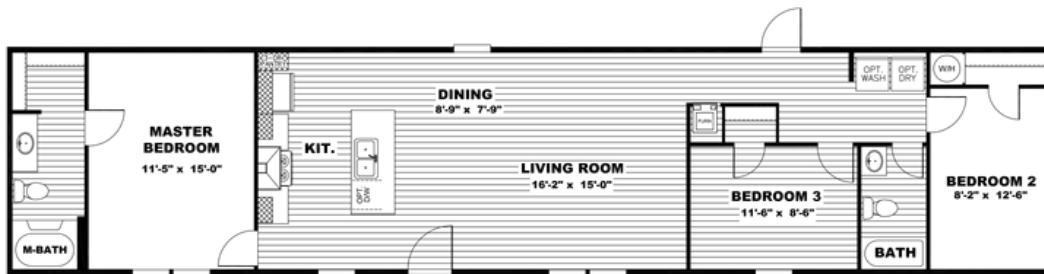

THE BREEZE

THE BREEZE Model number: 22SSP16723AH20

3 beds • 2 baths • 1152 sq.ft. • 16' width • 72' depth

Our home building facilities invest in continuous product and process improvements. Plans, dimensions, features, materials, specifications and availability are subject to change without notice or obligation. Renderings and floor plans are representative likenesses of our homes and may differ from the actual homes. We invite you to tour a Home Center near you and inspect the highest value in quality housing available or call (865) 688-6110 to speak with a Home Consultant. Copyright 2017, CMH. All rights reserved.

Model #: 55P16723A
Drawing #:
22-115044
16' x 72' The Breeze

THE BREEZE

Model number: 22SSP16723AH20

3 beds • 2 baths • 1152 sq.ft. • 16' width • 72' depth

Our home building facilities invest in continuous product and process improvements. Plans, dimensions, features, materials, specifications and availability are subject to change without notice or obligation. Renderings and floor plans are representative likenesses of our homes and may differ from the actual homes. We invite you to tour a Home Center near you and inspect the highest value in quality housing available or call (865) 688-6110 to speak with a Home Consultant. Copyright 2017, CMH. All rights reserved.