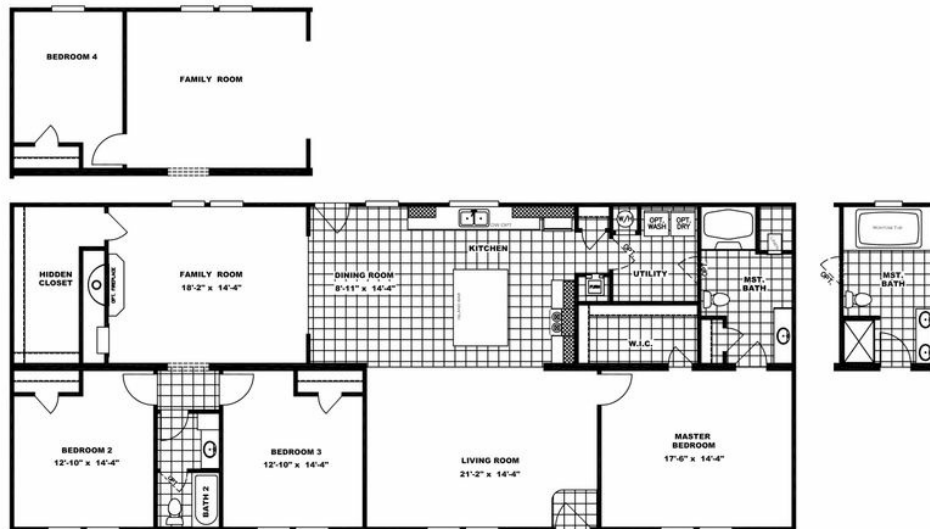

THE TAHOE

THE TAHOE

Model number: 25RGR32723AH18

4 beds • 2 baths • 2304 sq.ft. • 32' width • 72' depth

Our home building facilities invest in continuous product and process improvements. Plans, dimensions, features, materials, specifications and availability are subject to change without notice or obligation. Renderings and floor plans are representative likenesses of our homes and may differ from the actual homes. We invite you to tour a Home Center near you and inspect the highest value in quality housing available or call (865) 688-6110 to speak with a Home Consultant. Copyright 2017, CMH. All rights reserved.

THE TAHOE Model number: 25RGR32723AH18

4 beds • 2 baths • 2304 sq.ft. • 32' width • 72' depth

Our home building facilities invest in continuous product and process improvements. Plans, dimensions, features, materials, specifications and availability are subject to change without notice or obligation. Renderings and floor plans are representative likenesses of our homes and may differ from the actual homes. We invite you to tour a Home Center near you and inspect the highest value in quality housing available or call (865) 688-6110 to speak with a Home Consultant. Copyright 2017, CMH. All rights reserved.