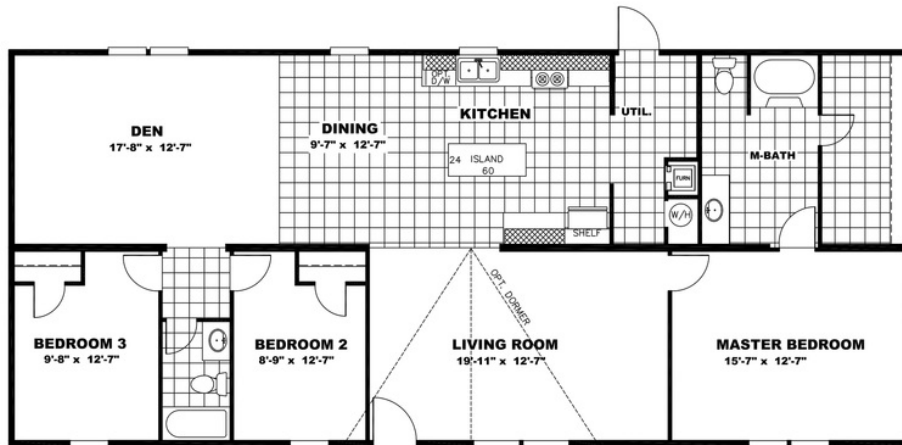

## THE JUBILATION Model number: 36TRU28603RH19

**3 beds • 2 baths • 1680 sq.ft. • 28' width • 60' depth**

Our home building facilities invest in continuous product and process improvements. Plans, dimensions, features, materials, specifications and availability are subject to change without notice or obligation. Renderings and floor plans are representative likenesses of our homes and may differ from the actual homes. We invite you to tour a Home Center near you and inspect the highest value in quality housing available or call (865) 688-6110 to speak with a Home Consultant. Copyright 2017, CMH. All rights reserved.