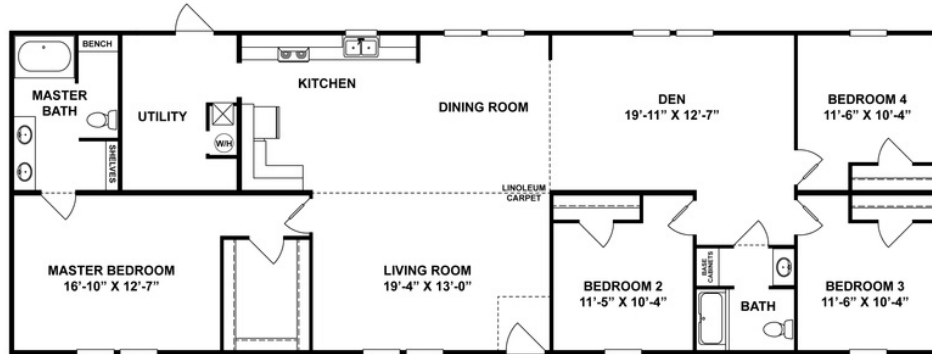

THE KENNESAW

THE KENNESAW Model number: 27DSP28764AH20
4 beds • 2 baths • 2128 sq.ft. • 28' width • 76' depth

Our home building facilities invest in continuous product and process improvements. Plans, dimensions, features, materials, specifications and availability are subject to change without notice or obligation. Renderings and floor plans are representative likenesses of our homes and may differ from the actual homes. We invite you to tour a Home Center near you and inspect the highest value in quality housing available or call (865) 688-6110 to speak with a Home Consultant. Copyright 2017, CMH. All rights reserved.

THE KENNESAW Model number: 27DSP28764AH20

4 beds • 2 baths • 2128 sq.ft. • 28' width • 76' depth

Our home building facilities invest in continuous product and process improvements. Plans, dimensions, features, materials, specifications and availability are subject to change without notice or obligation. Renderings and floor plans are representative likenesses of our homes and may differ from the actual homes. We invite you to tour a Home Center near you and inspect the highest value in quality housing available or call (865) 688-6110 to speak with a Home Consultant. Copyright 2017, CMH. All rights reserved.