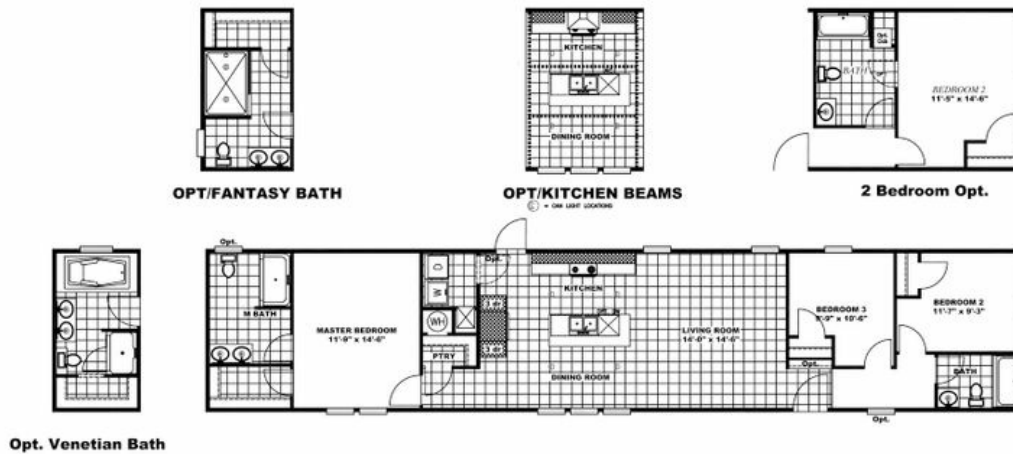

REVOLUTION 76A

REVOLUTION 76A Model number: 46REV16763AH18

3 beds • 2 baths • 1216 sq.ft. • 16' width • 76' depth

Our home building facilities invest in continuous product and process improvements. Plans, dimensions, features, materials, specifications and availability are subject to change without notice or obligation. Renderings and floor plans are representative likenesses of our homes and may differ from the actual homes. We invite you to tour a Home Center near you and inspect the highest value in quality housing available or call (865) 688-6110 to speak with a Home Consultant. Copyright 2017, CMH. All rights reserved.

REVOLUTION 76A Model number: 46REV16763AH18

3 beds • 2 baths • 1216 sq.ft. • 16' width • 76' depth

Our home building facilities invest in continuous product and process improvements. Plans, dimensions, features, materials, specifications and availability are subject to change without notice or obligation. Renderings and floor plans are representative likenesses of our homes and may differ from the actual homes. We invite you to tour a Home Center near you and inspect the highest value in quality housing available or call (865) 688-6110 to speak with a Home Consultant. Copyright 2017, CMH. All rights reserved.